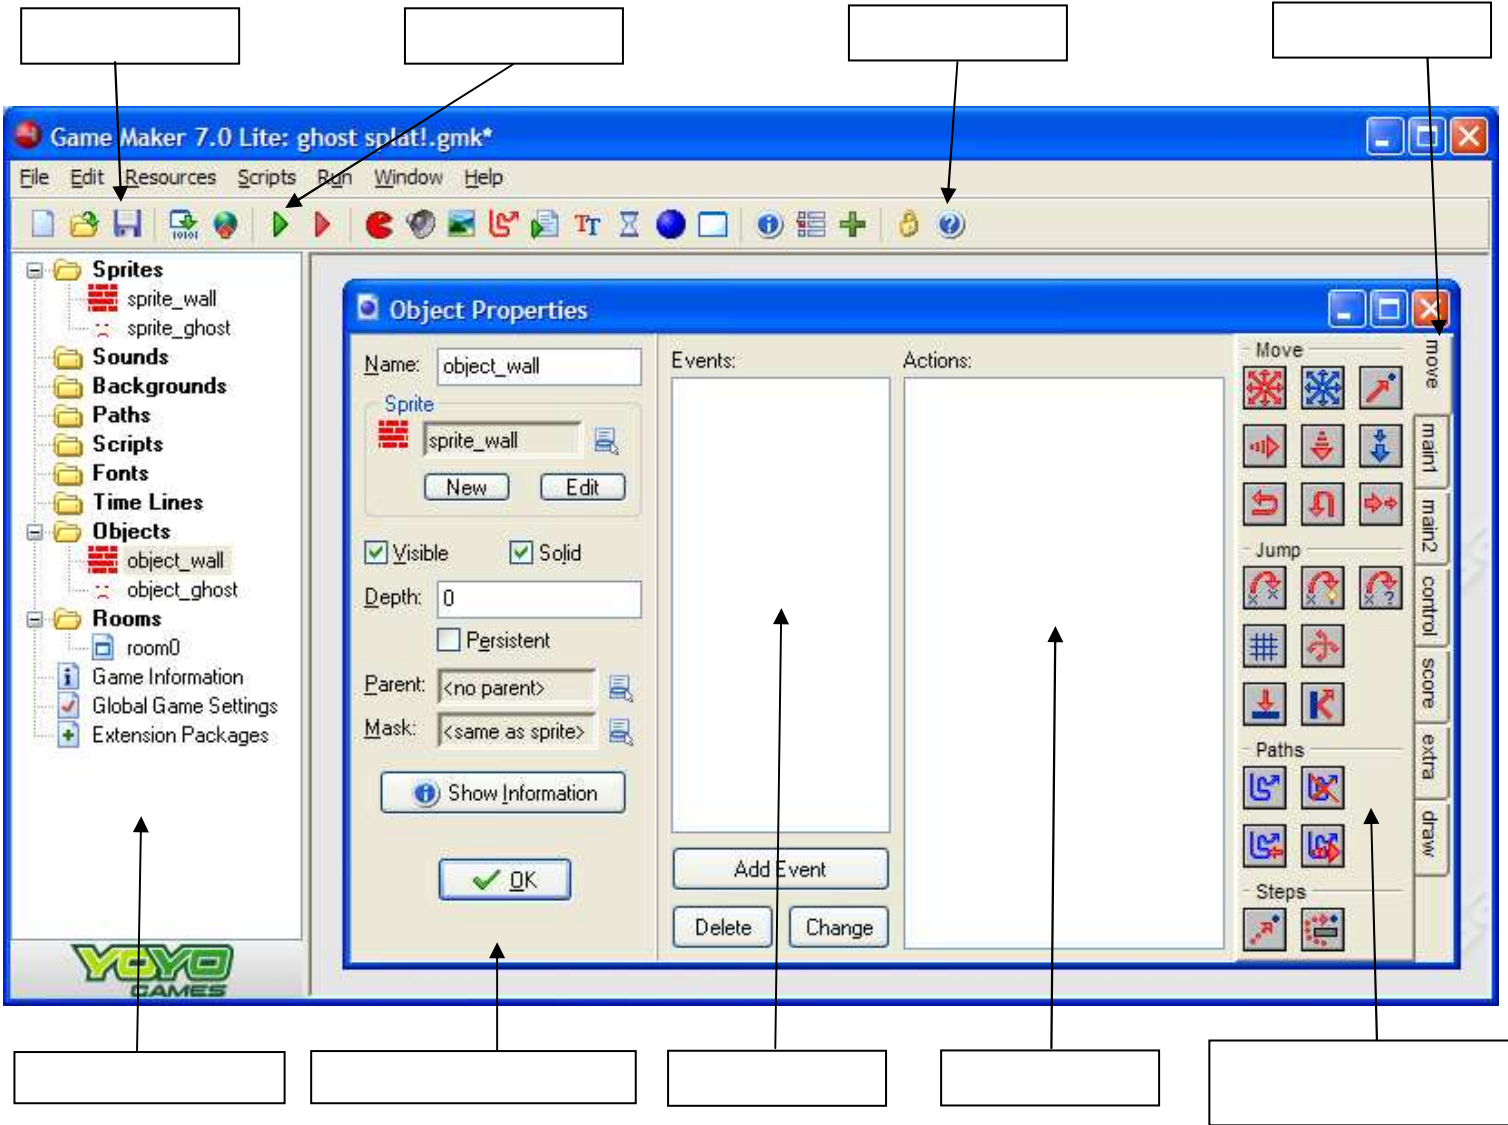

Game Maker Global User Interface – Main Window

Print this out for a handout to be completed as a starter activity