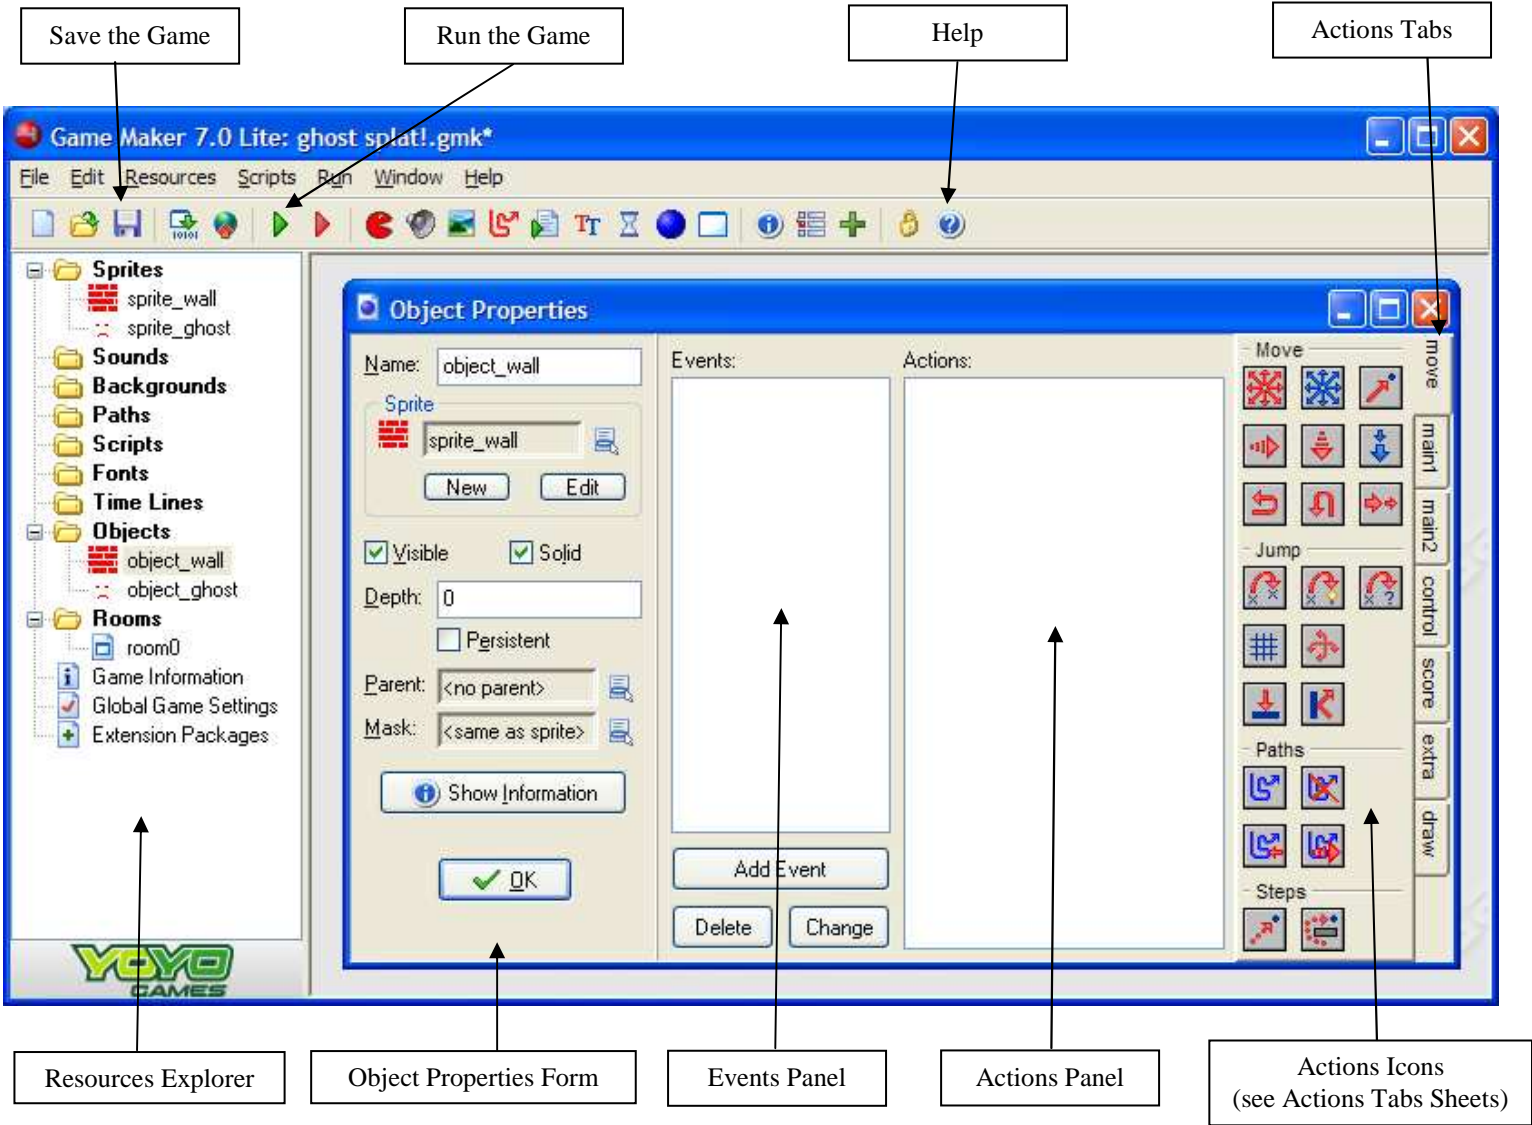

Game Maker Global User Interface – Main Window

It would be useful to print this out and have it nearby when using these resources